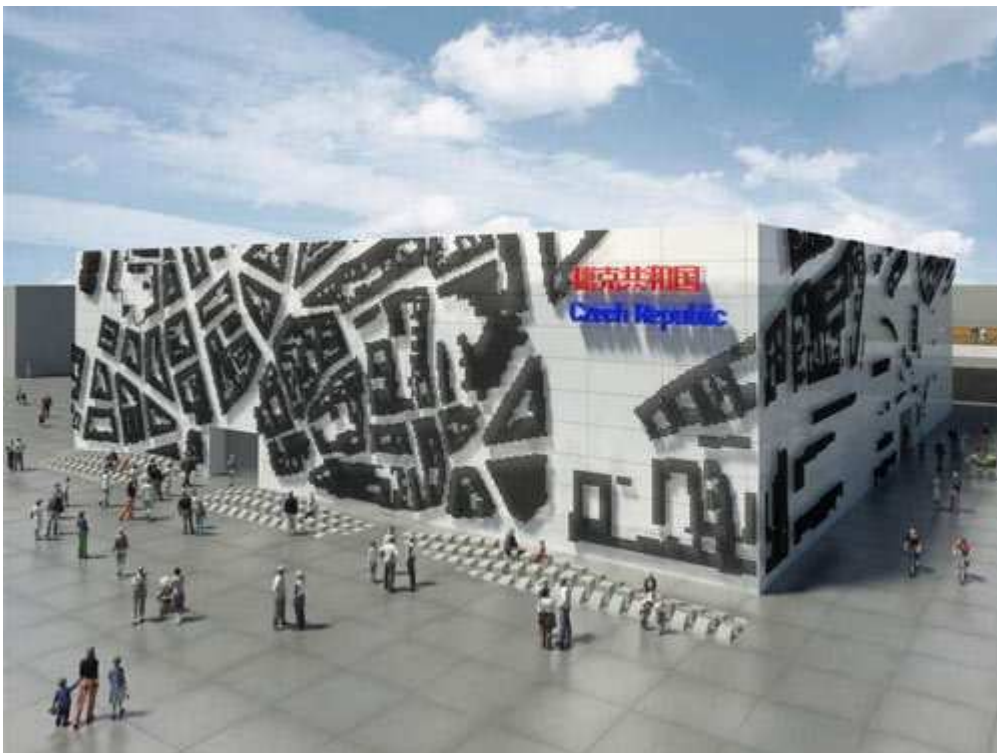

Czech Republic to shine spotlight on 'Fruits of Civilization'

Date: 24/12/2008

artistic rendition of the Czech Pavilion

artistic rendition of the Czech Pavilion

The Czech Republic will use ice-hockey pucks in the design of its World Expo 2010 pavilion.

The white 2,000-square-meter structure will feature rubber ice-hockey pucks on its facade. The design signifies that pucks are a significant Czech export and ice hockey is its national sport, Czech officials have said.

Visitors will experience a fictitious and magical city, modeled on Prague's Old Town, inside the pavilion. One can "create and perform magic, travel and participate" in the city, said Pavel Stehlik, commissioner general of Czech Pavilion at Expo 2010, late last week.

Visitors will be able to walk on the pavilion's artificial grass while noticing a regular grid of streets above their heads. Moving from street to street, visitors will discover different artifacts or the fruits of civilization.