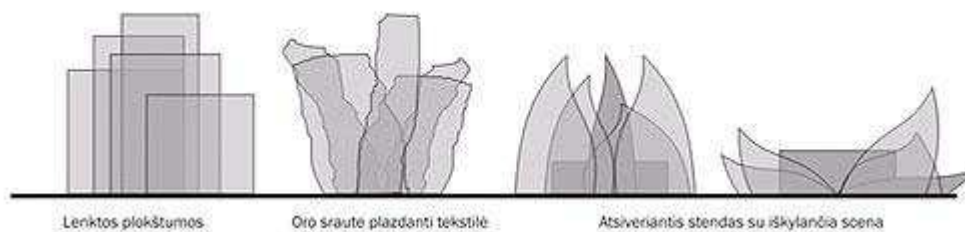

Galimi architektūriniai sprendimai

artistic rendition of the Lithuania Pavilion